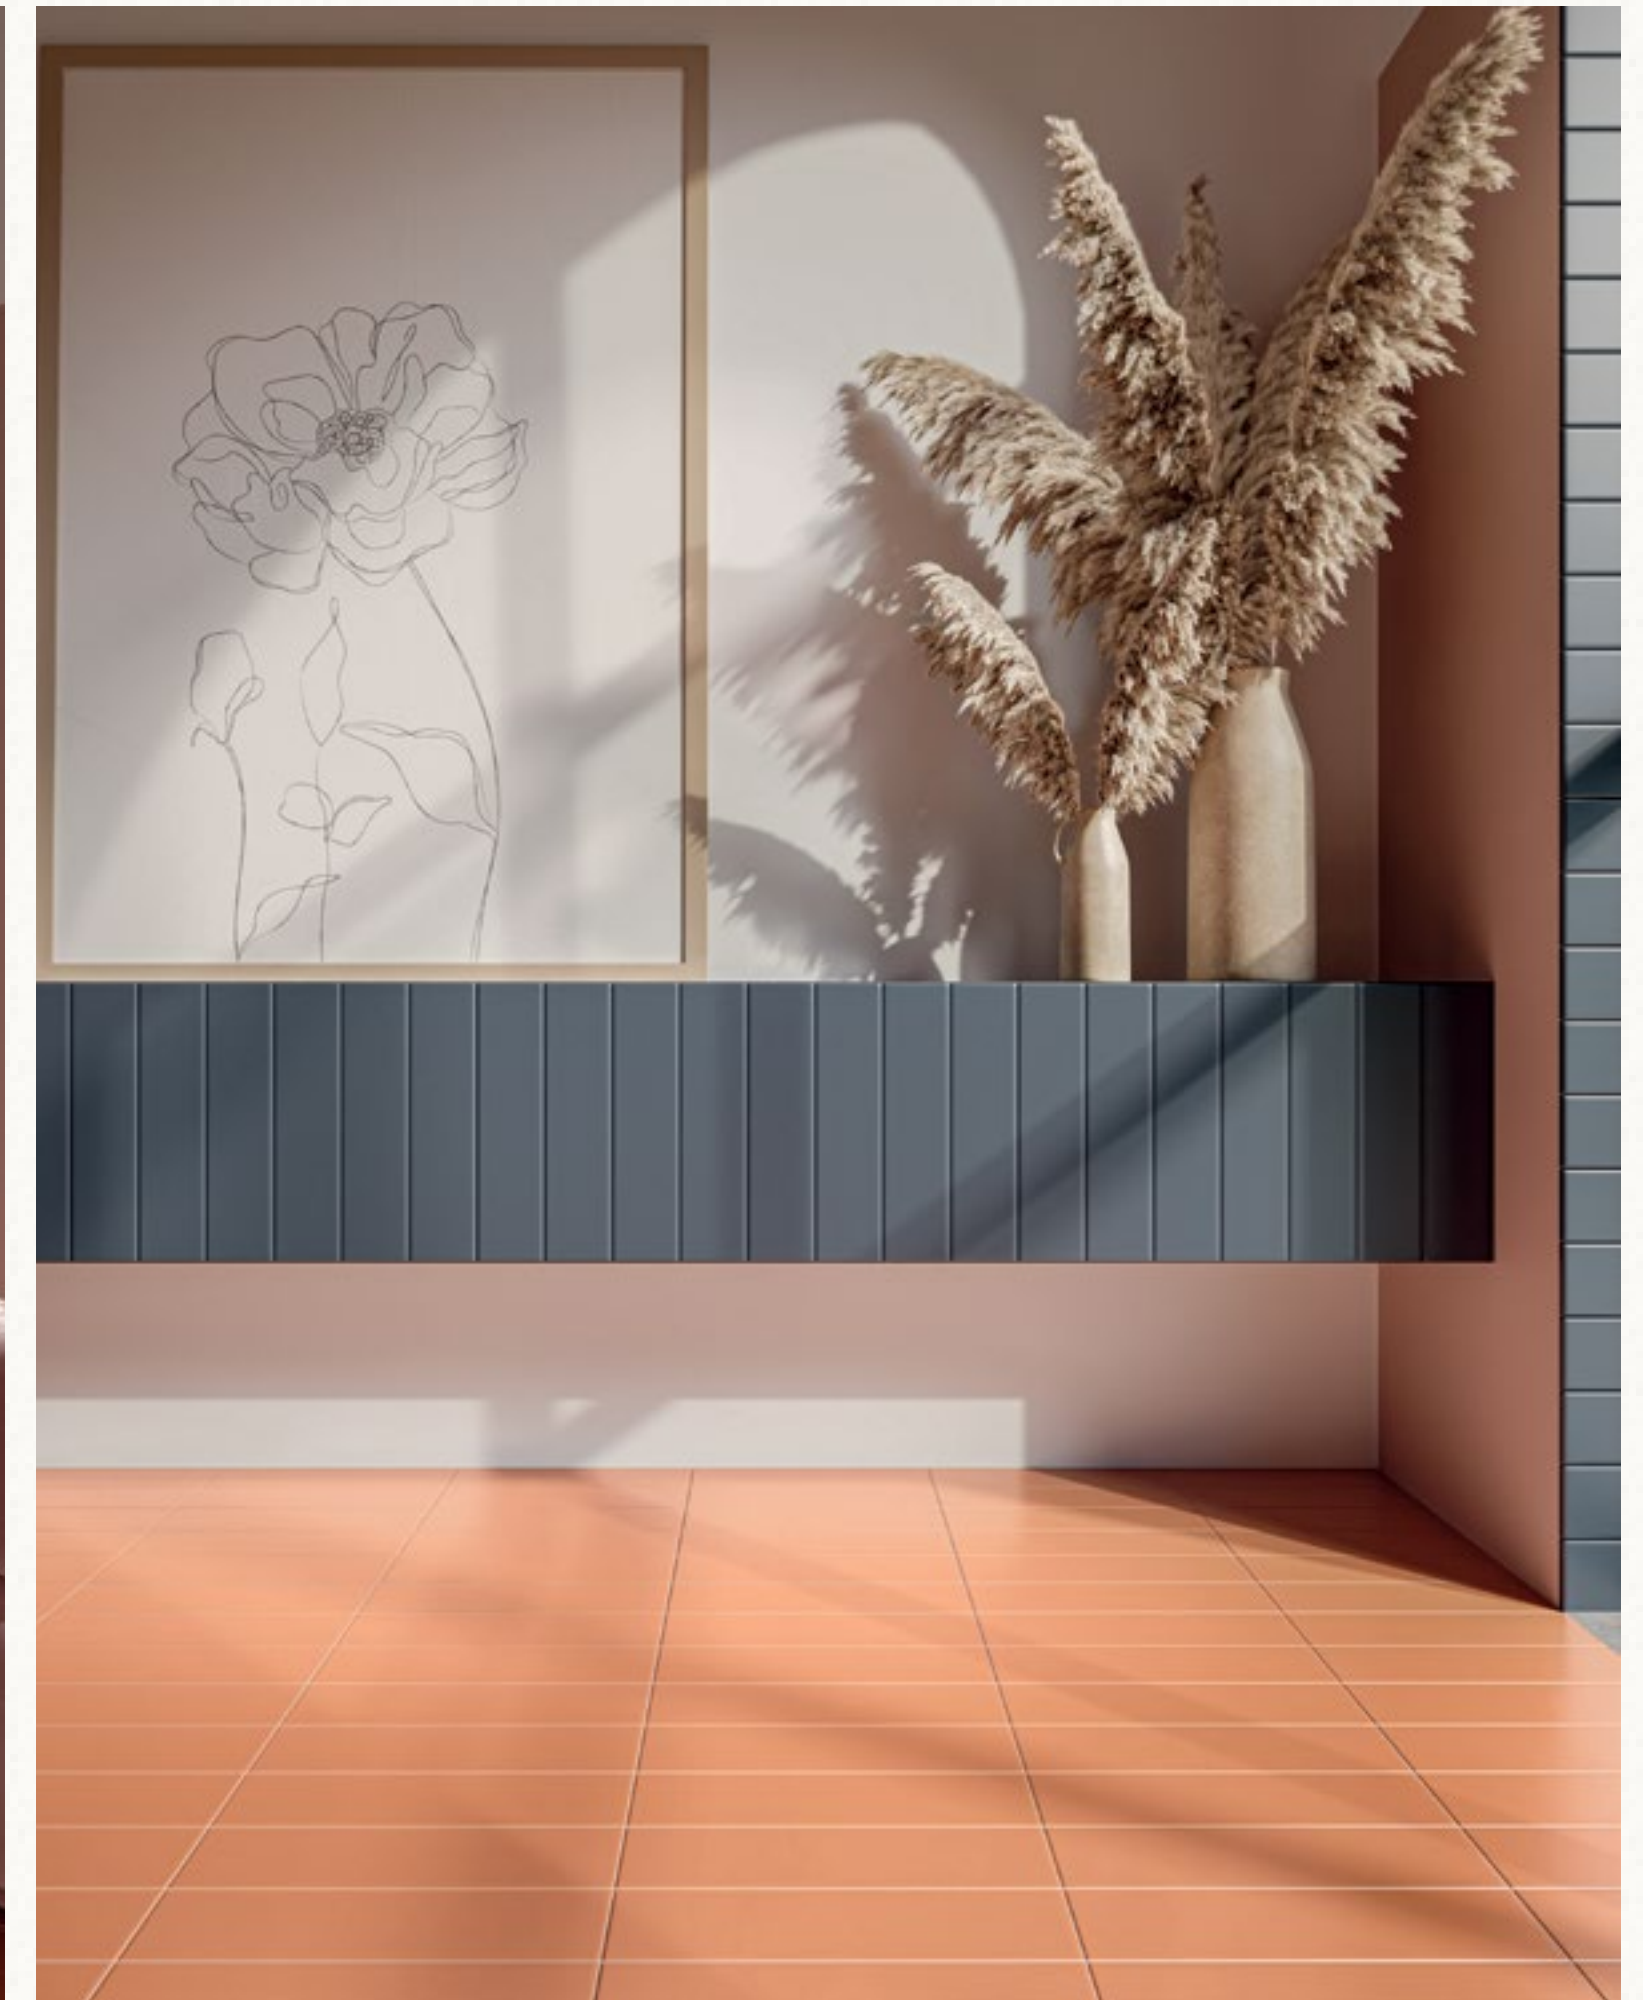

Terralma Seridó
Terralma Jalapão
Terralma Bora Bora

Project Duda Senna

“I believe that using coatings and colors in a balanced way is the best solution to achieve cozy environments. Using shapes and materials that evoke nature makes people feel connected to their homes and enjoy more welcoming environments.”