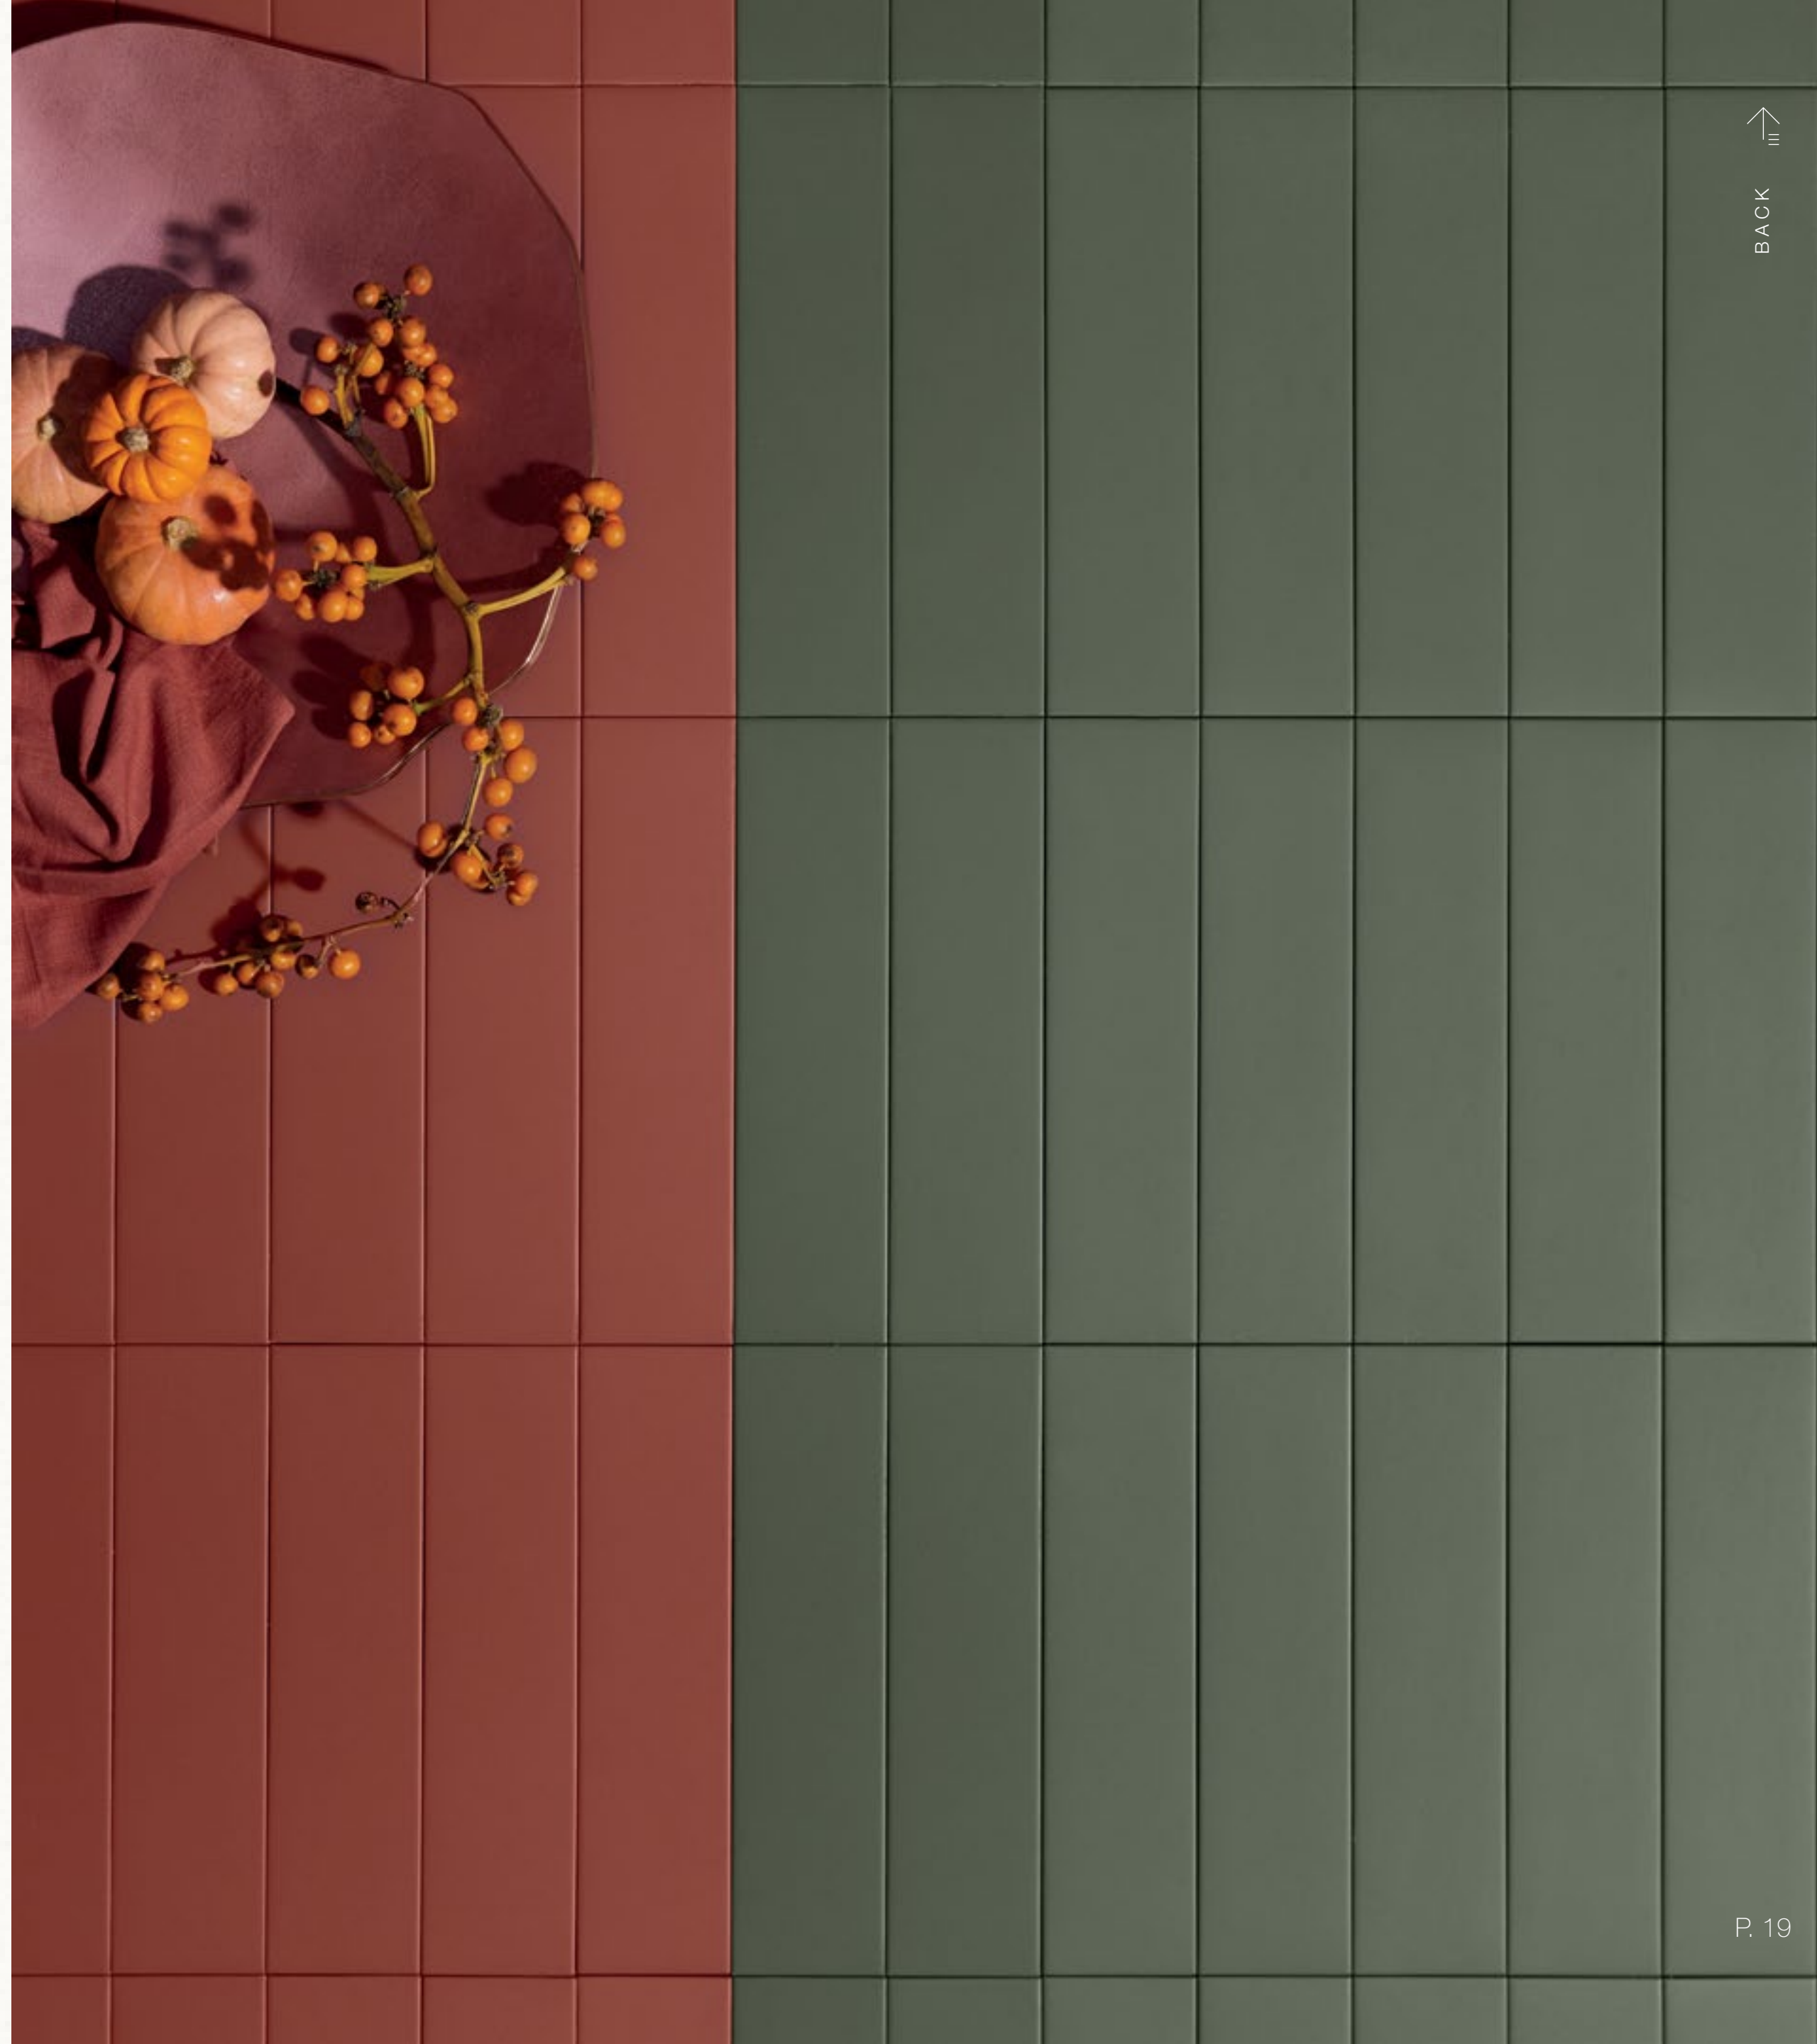

TRLM. MANDACARU.