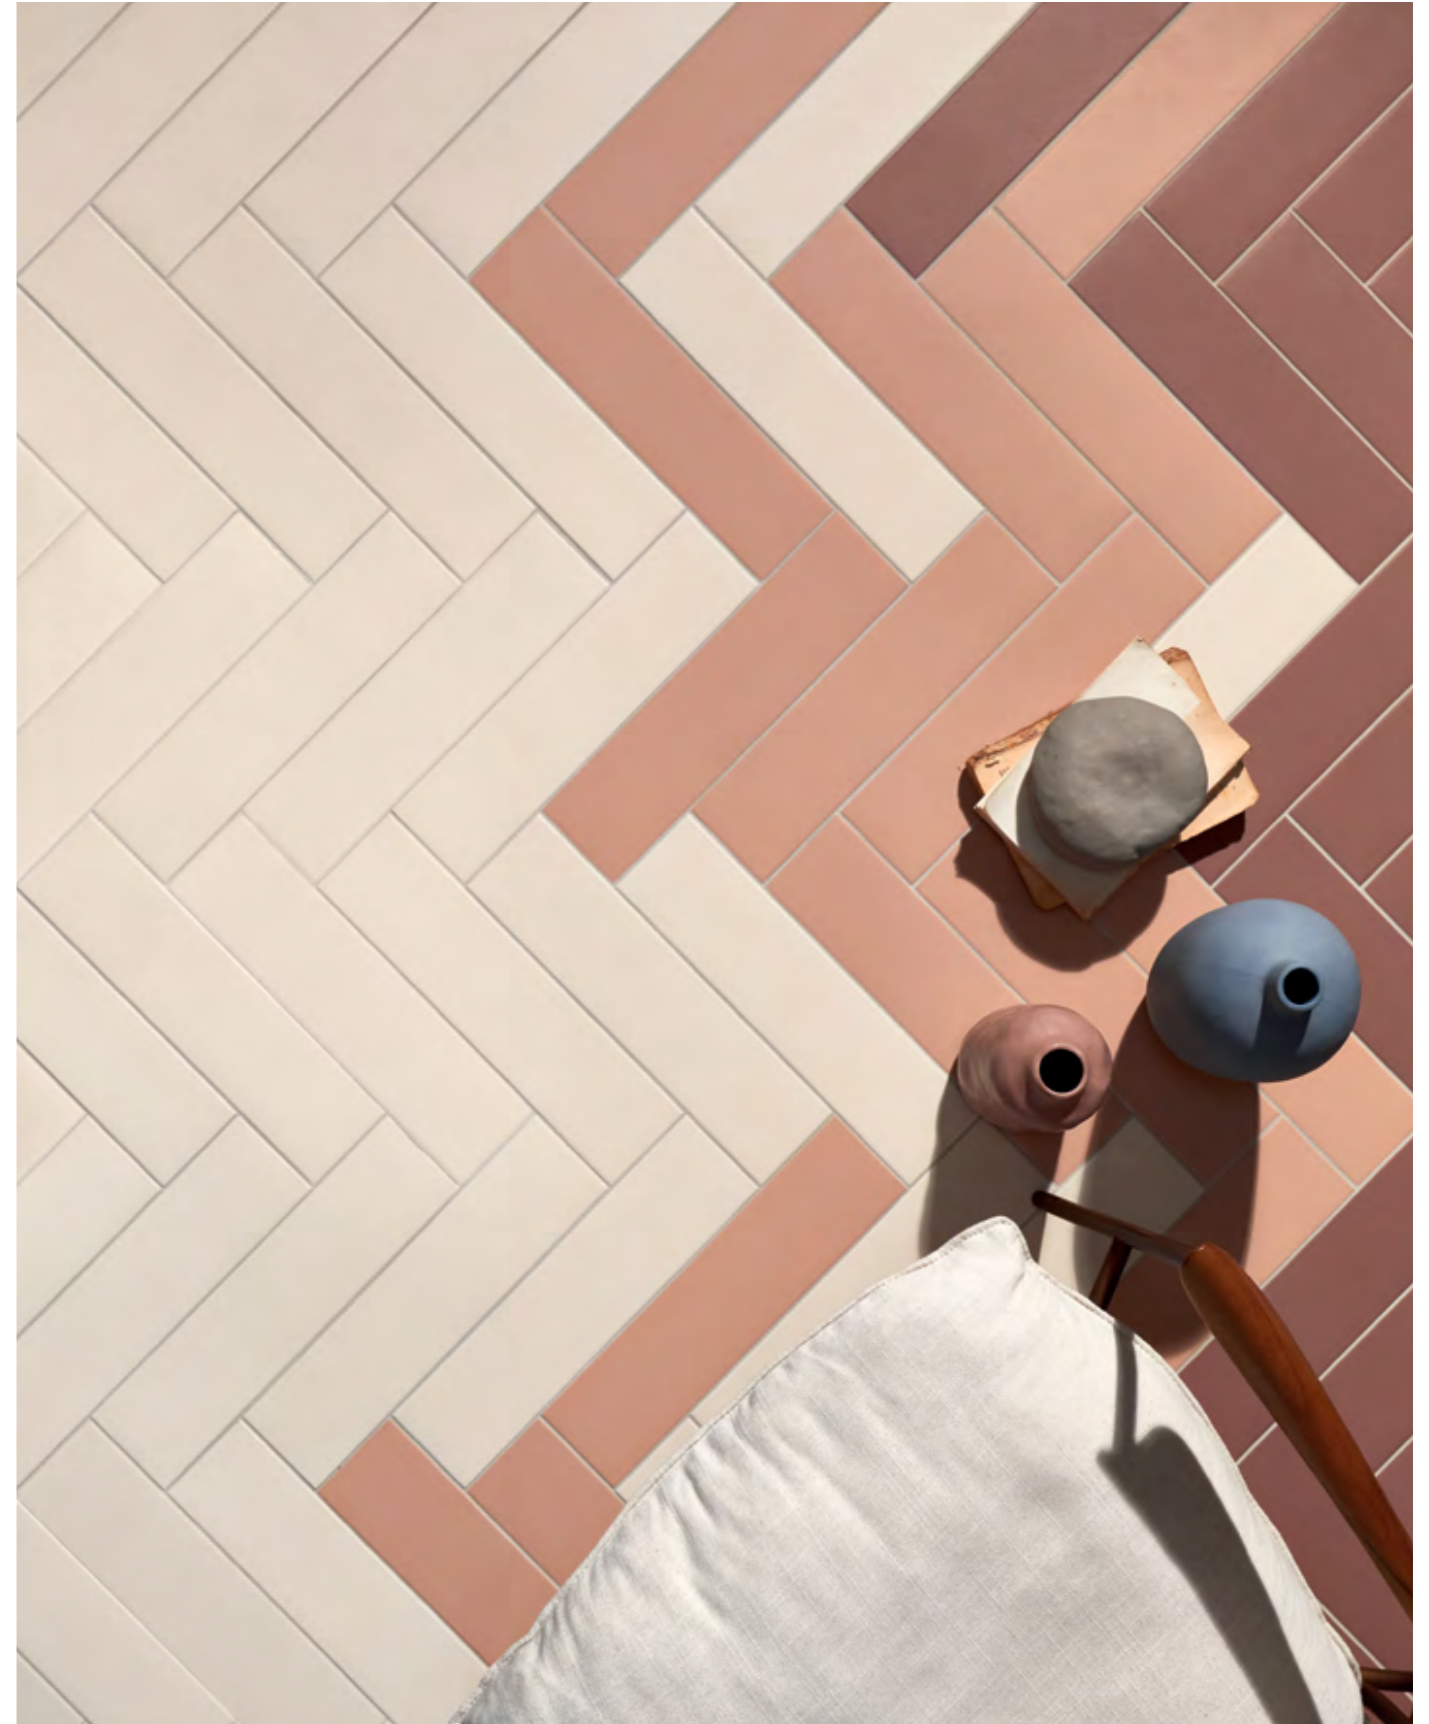

TERRALMA SARDENHA

Terralma Sardenha 3x14 NAT PRESSED
Terralma Noronha 3x14 NAT PRESSED | Terralma Riviera 3x14 NAT PRESSED