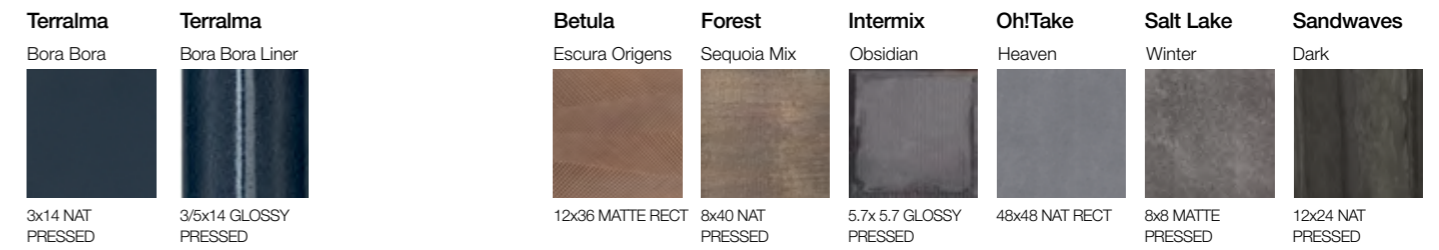

AVAILABLE SIZES FORMATOS DISPONIBLES

AVAILABLE EDGES BORDES DISPONIBLES

AVAILABLE FINISHES ACABADOS DISPONIBLES

MOODBOARD MIX

TERRALMA

COLORS AND SIZES

COLORES Y FORMATOS

Color	Size	SKU	Finishes
	3x14	#200717E	NAT PRESSED
	3/5x14	#200752E	GLOSSY PRESSED
	3x14	#200716E	NAT PRESSED
	3/5x14	#200754E	GLOSSY PRESSED
	3x14	#200715E	NAT PRESSED
	3/5x14	#200750E	GLOSSY PRESSED
	3x14	#200714E	NAT PRESSED
	3/5x14	#200753E	GLOSSY PRESSED
	3x14	#200713E	NAT PRESSED
	3/5x14	#200755E	GLOSSY PRESSED
	3x14	#200712E	NAT PRESSED
	3/5x14	#200757E	GLOSSY PRESSED
	3x14	#200718E	NAT PRESSED
	3/5x14	#200756E	GLOSSY PRESSED
	3x14	#200719E	NAT PRESSED
	3/5x14	#200751E	GLOSSY PRESSED