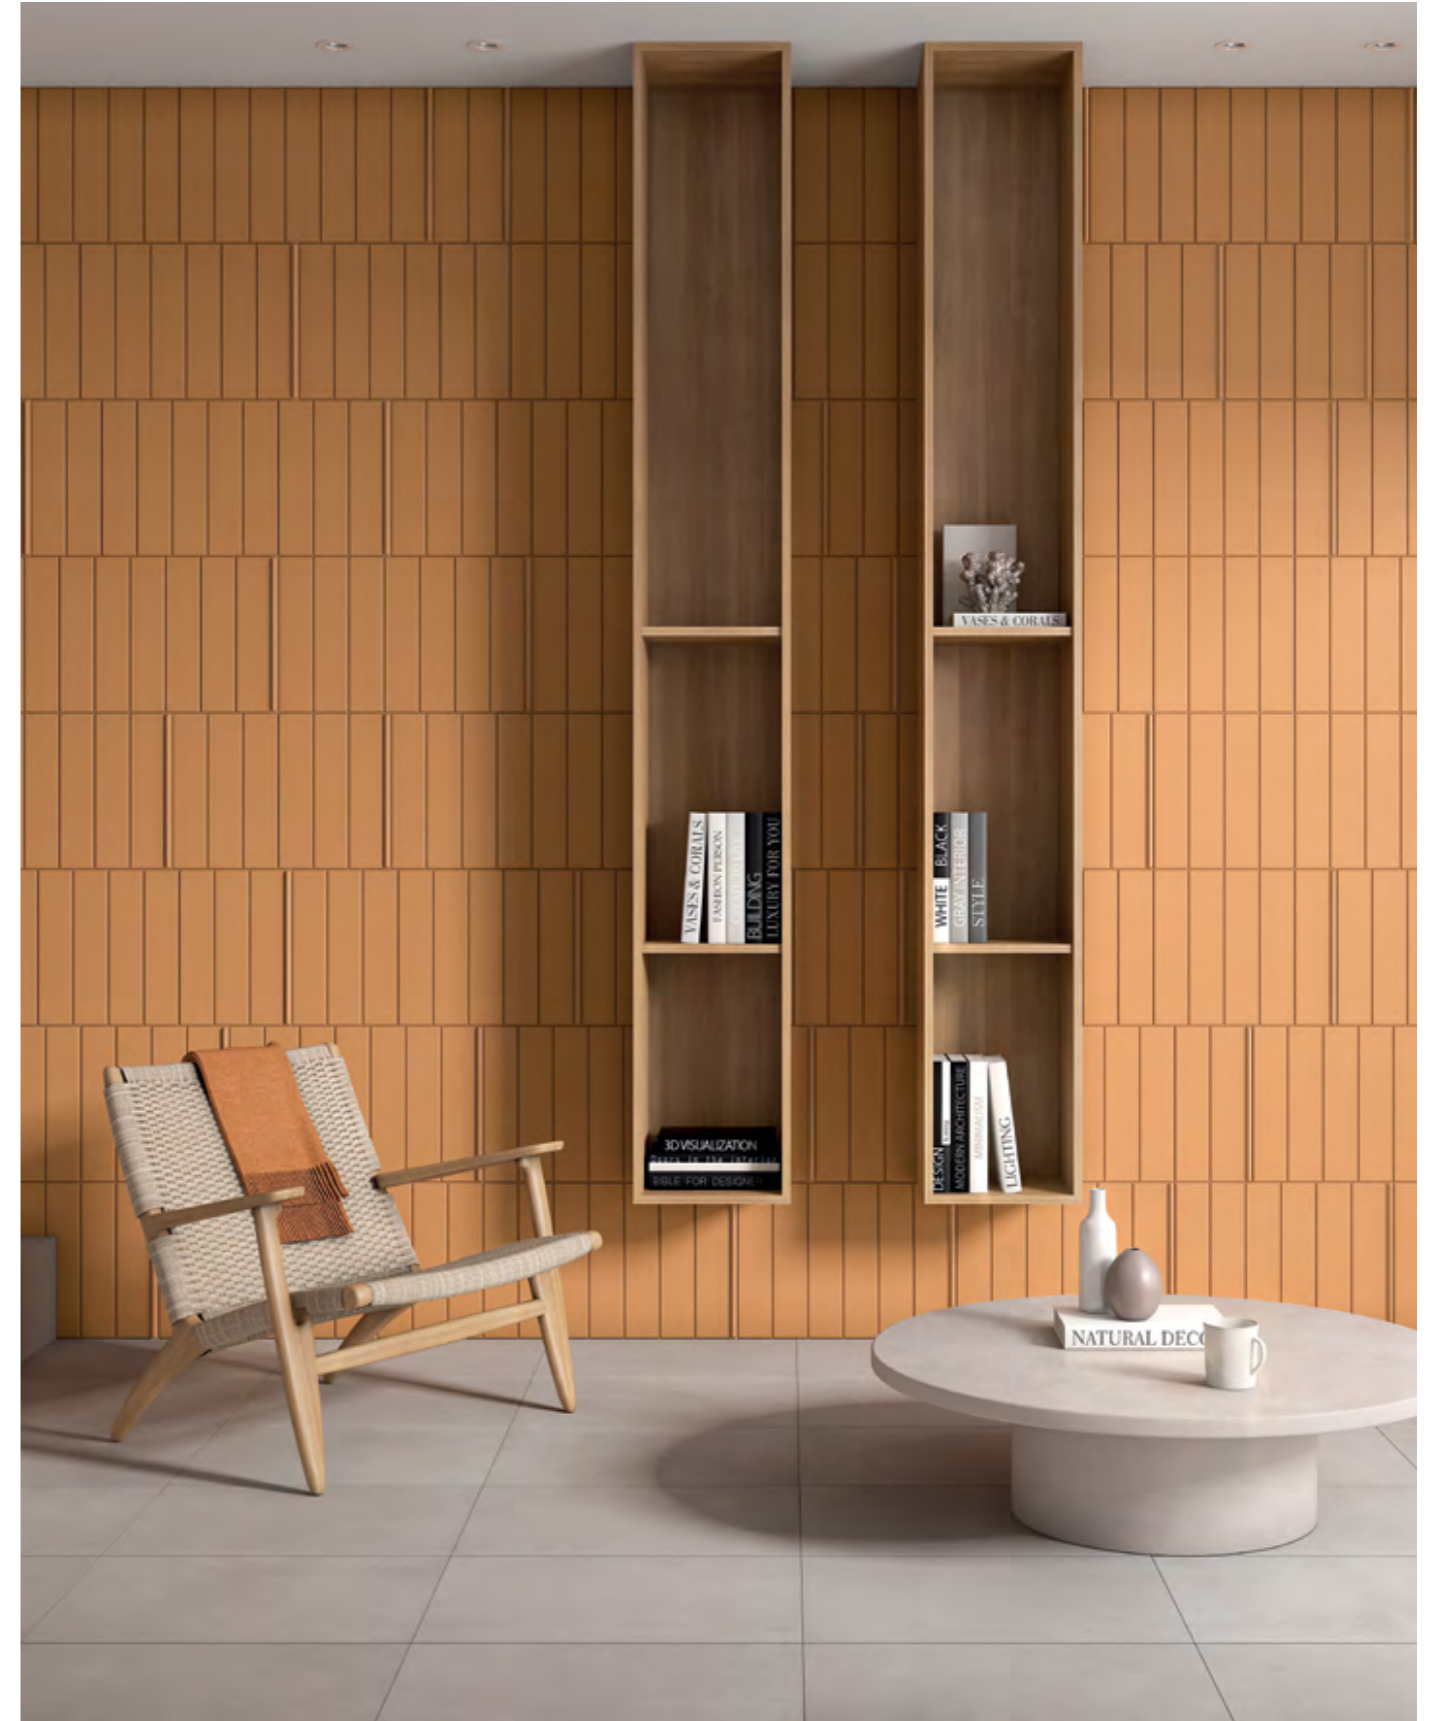

TERRALMA SERIDÓ

Terralma Seridó 3x14 NAT PRESSED
Terralma Seridó 3/5x14 Liner GLOSSY PRESSED